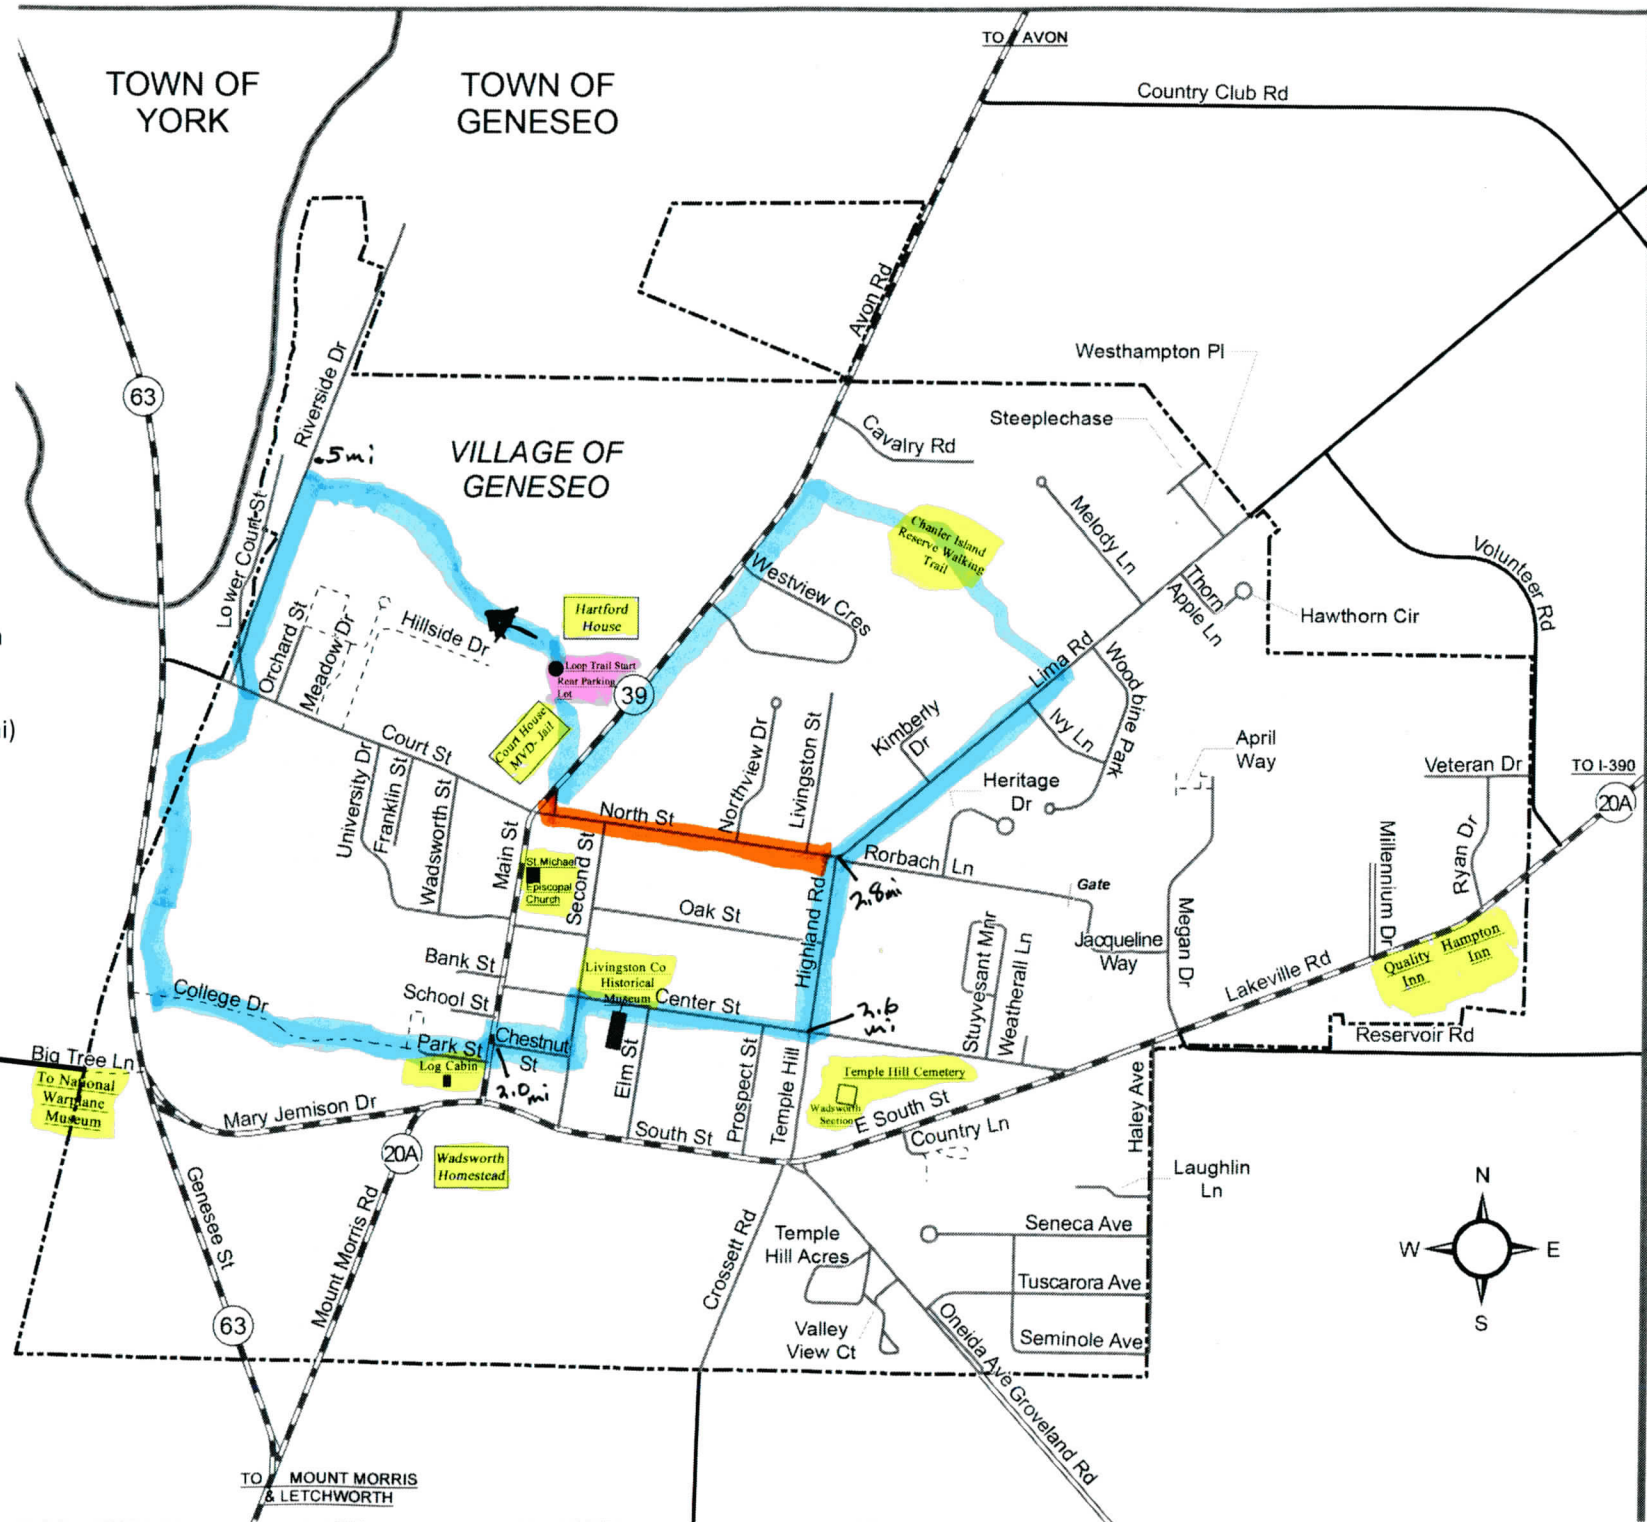

WADSWORTH FAMILY REUNION

Geneseo, NY
July 1-3, 2022

Running Route

Full Route = 4.6 mi
Short Route = 3.5 mi

-  Start/Stop Walk or Run
-  Run full route (4.6 mi)
-  Short Run Route (3.5 mi)
-  Important locations

3489 Big Tree Lane

TO MOUNT MORRIS
& LETCHWORTH